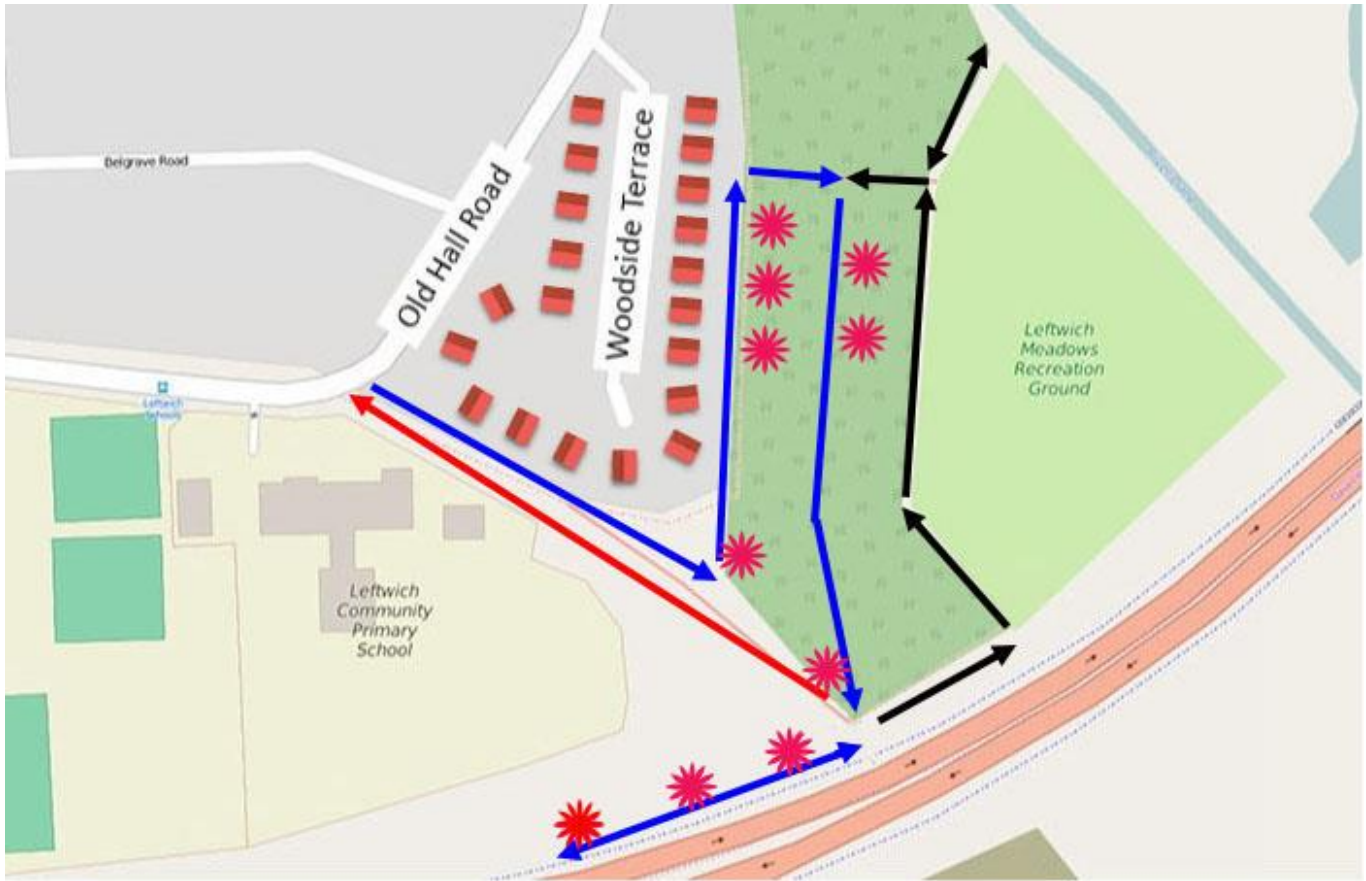

Leftwich Woods and Meadows, Cheshire

Key species - White-letter Hairstreak

Grid reference SJ666717

↑ Main route

↑ Return route via Leftwich Meadows

↑ Direct return

★ Prime WLH areas